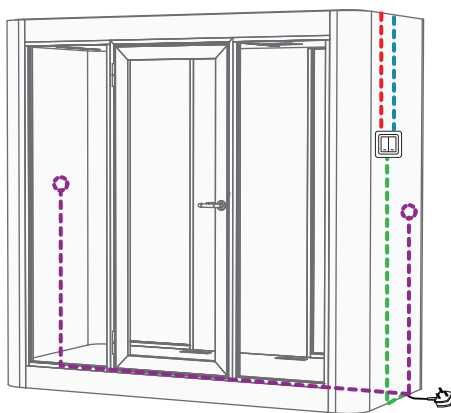

Wire Management

Top View

Front View

CT-02

References

	Blower/Fan		Wall Socket Plug		Main Wire Cable		3 Pin Plug
	Ventilation		LED Transformer		Wire Cable 1 (Switch 1)		Artmatrix LED
	Light & Ventilation Switch		Net Box Spot (AH Meyer) (USB / 3 Pin Plug)		Wire Cable 2 (Switch 2)		

Remarks:

1. All chatty booths are equipped with one internal wall socket plug and require two external main power supply for standard operation.
  2. Integration of AH Meyer into any chatty booth requires two external main power supplies.
  3. For CT-02 and CT-04 chatty booths with TV integration, two external main power suppliers are also necessary.
2. All external main power supply is a 3 pin plug.
   * For additional assistance, kindly seek our sale representatives.

Features

Ventilation Access	LED Strip Light 4000K 12V	Light & Ventilation Switch	Lever Handle without Lock	USB / Type-C (2.1A) Charging & 1 Power Point	Tempered Glass	Waterproof Carpet Flooring	Motion Sensor