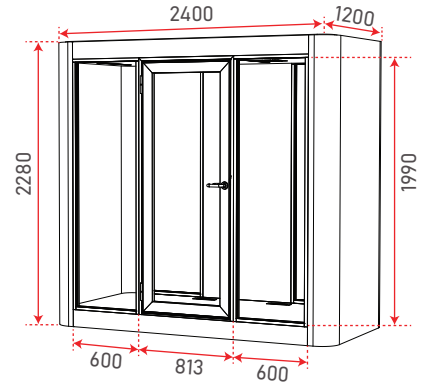

Dimension

CT-01 Configuration

Door opening in either direction.

Customizable furnishing

A Barstool **B** Table

- Minimum recommended ceiling height is 2700 mm from the floor for installation of Chatty Booth.
- Recommended Pax: 1 Person

Back Panel Variations

Option 1

All glass.

Option 2

Glass sides with Fabric Center.

Option 3

All Fabric.

Dimension

CT-02 Configuration Options

Door can be placed on left, center, or right, opening in either direction.

Customizable furnishing

A Table **B** Barstool

C Sofa **D** TV

- Minimum recommended ceiling height is 2700 mm from the floor for installation of Chatty Booth.
- Recommended Pax: **Up to 2 Persons**