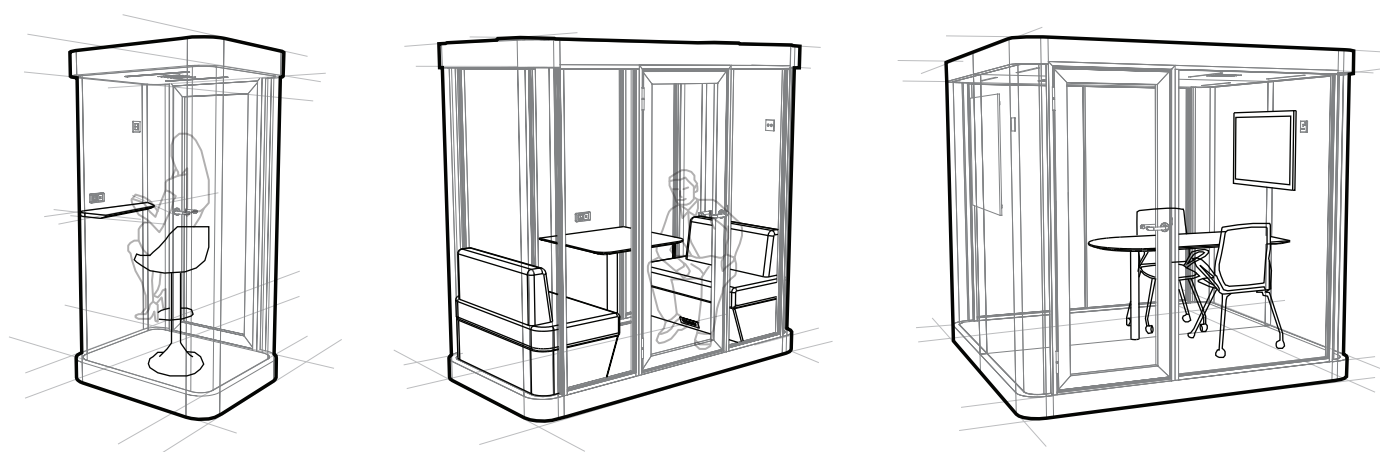

inspired by you!

CHATTY BOOTH

Acoustic Cubicle Room

Acoustic Cubicle Room

In a fast-paced and often noisy world, finding a space where you can concentrate, hold private conversations, or engage in important meetings without disturbances can be a real challenge. That's where Chatty Booth steps in as the ultimate solution to elevate your workspace and personal environment. Chatty Booth is not just an acoustic cubicle room; it's gateway to a new level of productivity, focus, and tranquility. With its innovative design, Chatty Booth creates a haven of acoustic perfection, effectively shielding you from the commotion and interruptions that can hinder your work and well-being.

Disclaimer: The images shown are for illustration purpose only and may not be an exact representation of the product.

CT-01

CT-01 Booth is your dedicated haven for undistracted work and relaxation. Crafted with a focus on your personal space, it offers an oasis of quiet in even the busiest environments.

Dimension

CT-01 Configuration

Door opening in either direction.

Customizable furnishing

A Barstool **B** Table

- Minimum recommended ceiling height is 2700 mm from the floor for installation of Chatty Booth.
- Recommended Pax: 1 Person

CT-02 Configuration Options

Door can be placed on left, center, or right, opening in either direction.

Customizable furnishing

A Table **B** Barstool

C Sofa **D** TV

- Minimum recommended ceiling height is 2700 mm from the floor for installation of Chatty Booth.
- Recommended Pax: **Up to 2 Persons**