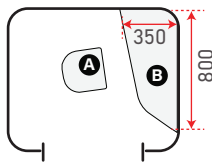

Dimension

CT-01 Configuration

Door opening in either direction.

Customizable furnishing

A Barstool **B** Table

- Minimum recommended ceiling height is 2700 mm from the floor for installation of Chatty Booth.
- Recommended Pax: 1 Person