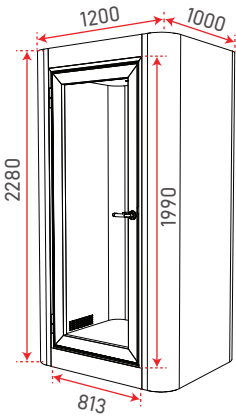

Dimension

CT-01 Configuration

Door opening in either direction.

Customizable furnishing

A Barstool **B** Table

- Minimum recommended ceiling height is 2700 mm from the floor for installation of Chatty Booth.
- Recommended Pax: 1 Person