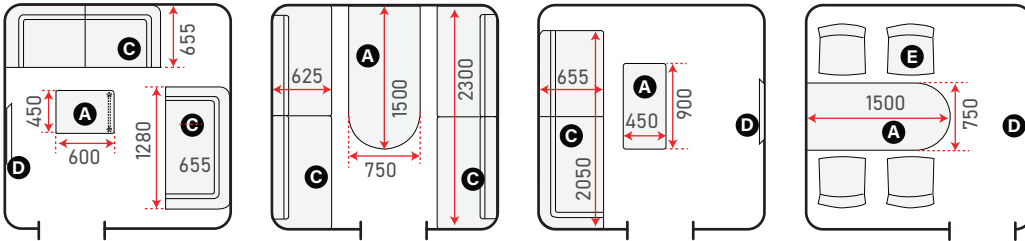

CT-02 Configuration Options

Door can be placed on left, center, or right, opening in either direction.

Customizable furnishing

A Table **B** Barstool

C Sofa **D** TV

- Minimum recommended ceiling height is 2700 mm from the floor for installation of Chatty Booth.
- Recommended Pax: **Up to 2 Persons**

Back Panel Variations

Option 1

All glass.

Option 2

Glass sides with Fabric Center.

Option 3

All Fabric.

Dimension

CT-04 Configuration Options

Door can be placed on left, center, or right, opening in either direction.

Customizable furnishing

A Table **B** Barstool **C** Sofa

D TV **E** Ergonomic Chair

- Minimum recommended ceiling height is 2700 mm from the floor for installation of Chatty Booth.
- Recommended Pax: Up to 4 Persons