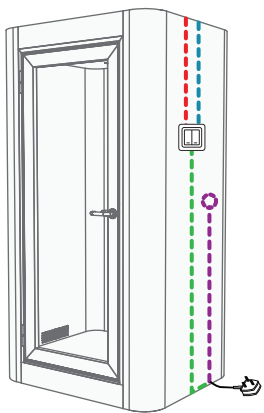

CT-04 Configuration Options

Door can be placed on left, center, or right, opening in either direction.

Customizable furnishing

A Table **B** Barstool **C** Sofa

D TV **E** Ergonomic Chair

- Minimum recommended ceiling height is 2700 mm from the floor for installation of Chatty Booth.
- Recommended Pax: Up to 4 Persons

Disclaimer: The images shown are for illustration purpose only and may not be an exact representation of the product.

Wire Management

Top View

CT-01

CT-02

CT-04

Front View

CT-01

CT-02

CT-04

References

	Blower/Fan		Wall Socket Plug		Main Wire Cable		3 Pin Plug
	Ventilation		LED Transformer		Wire Cable 1 (Switch 1)		Artmatrix LED
	Light & Ventilation Switch		Net Box Spot (AH Meyer) (USB / 3 Pin Plug)		Wire Cable 2 (Switch 2)		

Remarks:

1. All chatty booths are equipped with one internal wall socket plug and require two external main power supply for standard operation.
 2. Integration of AH Meyer into any chatty booth requires two external main power supplies.
 3. For CT-02 and CT-04 chatty booths with TV integration, two external main power suppliers are also necessary.
- * All external main power supply is a 3 pin plug.
 * For additional assistance, kindly seek our sale representatives.