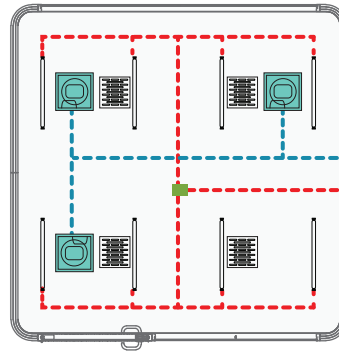

CT-04 Configuration Options

Door can be placed on left, center, or right, opening in either direction.

Customizable furnishing

A Table **B** Barstool **C** Sofa

D TV **E** Ergonomic Chair

- Minimum recommended ceiling height is 2700 mm from the floor for installation of Chatty Booth.
- Recommended Pax: Up to 4 Persons

Disclaimer: The images shown are for illustration purpose only and may not be an exact representation of the product.

Wire Management

Top View

CT-01

CT-02

CT-04

Front View

CT-01

CT-02

CT-04

References

	Blower/Fan		Wall Socket Plug		Main Wire Cable		3 Pin Plug
	Ventilation		LED Transformer		Wire Cable 1 (Switch 1)		Artmatrix LED
	Light & Ventilation Switch		Net Box Spot (AH Meyer) (USB / 3 Pin Plug)		Wire Cable 2 (Switch 2)		

Remarks:

1. All chatty booths are equipped with one internal wall socket plug and require two external main power supply for standard operation.
 2. Integration of AH Meyer into any chatty booth requires two external main power supplies.
 3. For CT-02 and CT-04 chatty booths with TV integration, two external main power suppliers are also necessary.
- * All external main power supply is a 3 pin plug.
 * For additional assistance, kindly seek our sale representatives.