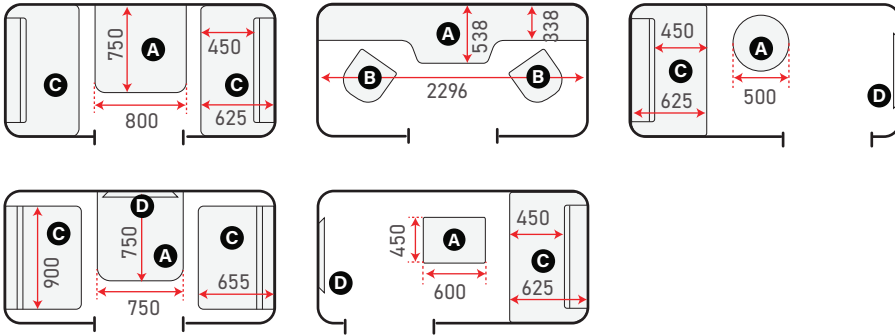

Dimension

CT-01 Configuration

Door opening in either direction.

Customizable furnishing

A Barstool **B** Table

- Minimum recommended ceiling height is 2700 mm from the floor for installation of Chatty Booth.
- Recommended Pax: 1 Person

Back Panel Variations

Option 1

All glass.

Option 2

Glass sides with Fabric Center.

Option 3

All Fabric.

Dimension

CT-02 Configuration Options

Door can be placed on left, center, or right, opening in either direction.

Customizable furnishing

A Table **B** Barstool

C Sofa **D** TV

- Minimum recommended ceiling height is 2700 mm from the floor for installation of Chatty Booth.
- Recommended Pax: **Up to 2 Persons**