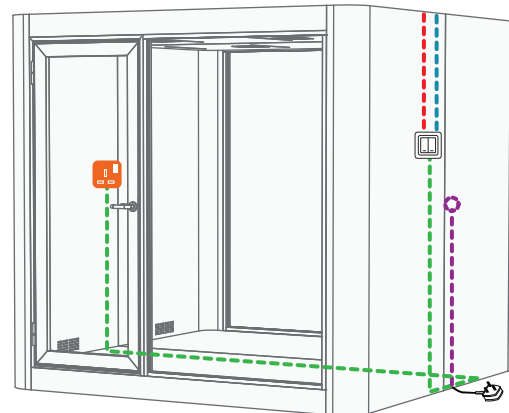

CT-04 Configuration Options

Door can be placed on left, center, or right, opening in either direction.

Customizable furnishing

A Table **B** Barstool **C** Sofa

D TV **E** Ergonomic Chair

- Minimum recommended ceiling height is 2700 mm from the floor for installation of Chatty Booth.
- Recommended Pax: Up to 4 Persons

Disclaimer: The images shown are for illustration purpose only and may not be an exact representation of the product.

Wire Management

Top View

CT-01

CT-02

CT-04

Front View

CT-01

CT-02

CT-04

References

	Blower/Fan		Wall Socket Plug		Main Wire Cable		3 Pin Plug
	Ventilation		LED Transformer		Wire Cable 1 (Switch 1)		Artmatrix LED
	Light & Ventilation Switch		Net Box Spot (AH Meyer) (USB / 3 Pin Plug)		Wire Cable 2 (Switch 2)		

Remarks:

1. All chatty booths are equipped with one internal wall socket plug and require two external main power supply for standard operation.
 2. Integration of AH Meyer into any chatty booth requires two external main power supplies.
 3. For CT-02 and CT-04 chatty booths with TV integration, two external main power suppliers are also necessary.
- * All external main power supply is a 3 pin plug.
 * For additional assistance, kindly seek our sale representatives.