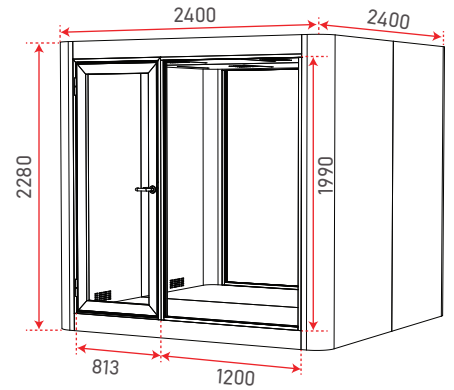

Dimension

CT-01 Configuration

Door opening in either direction.

Customizable furnishing

A Barstool **B** Table

- Minimum recommended ceiling height is 2700 mm from the floor for installation of Chatty Booth.
- Recommended Pax: 1 Person

CT-02 Configuration Options

Door can be placed on left, center, or right, opening in either direction.

Customizable furnishing

A Table **B** Barstool

C Sofa **D** TV

- Minimum recommended ceiling height is 2700 mm from the floor for installation of Chatty Booth.
- Recommended Pax: **Up to 2 Persons**

Back Panel Variations

Option 1

All glass.

Option 2

Glass sides with Fabric Center.

Option 3

All Fabric.

Dimension

CT-04 Configuration Options

Door can be placed on left, center, or right, opening in either direction.

Customizable furnishing

A Table **B** Barstool **C** Sofa

D TV **E** Ergonomic Chair

- Minimum recommended ceiling height is 2700 mm from the floor for installation of Chatty Booth.
- Recommended Pax: Up to 4 Persons