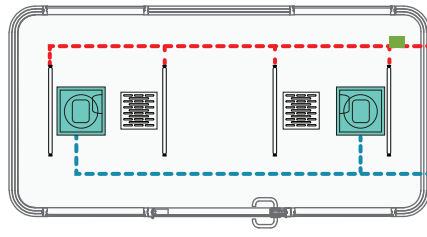

CT-04 Configuration Options

Door can be placed on left, center, or right, opening in either direction.

Customizable furnishing

A Table **B** Barstool **C** Sofa

D TV **E** Ergonomic Chair

- Minimum recommended ceiling height is 2700 mm from the floor for installation of Chatty Booth.
- Recommended Pax: Up to 4 Persons

Disclaimer: The images shown are for illustration purpose only and may not be an exact representation of the product.

Wire Management

Top View

CT-01

CT-02

CT-04

Front View

CT-01

CT-02

CT-04

References

	Blower/Fan		Wall Socket Plug		Main Wire Cable		3 Pin Plug
	Ventilation		LED Transformer		Wire Cable 1 (Switch 1)		Artmatrix LED
	Light & Ventilation Switch		Net Box Spot (AH Meyer) (USB / 3 Pin Plug)		Wire Cable 2 (Switch 2)		

Remarks:

1. All chatty booths are equipped with one internal wall socket plug and require two external main power supply for standard operation.
 2. Integration of AH Meyer into any chatty booth requires two external main power supplies.
 3. For CT-02 and CT-04 chatty booths with TV integration, two external main power suppliers are also necessary.
- * All external main power supply is a 3 pin plug.
 * For additional assistance, kindly seek our sale representatives.