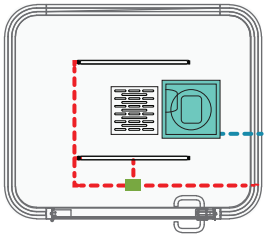

CT-04 Configuration Options

Door can be placed on left, center, or right, opening in either direction.

Customizable furnishing

A Table **B** Barstool **C** Sofa

D TV **E** Ergonomic Chair

- Minimum recommended ceiling height is 2700 mm from the floor for installation of Chatty Booth.
- Recommended Pax: Up to 4 Persons

Disclaimer: The images shown are for illustration purpose only and may not be an exact representation of the product.

Wire Management

Top View

CT-01

CT-02

CT-04

Front View

CT-01