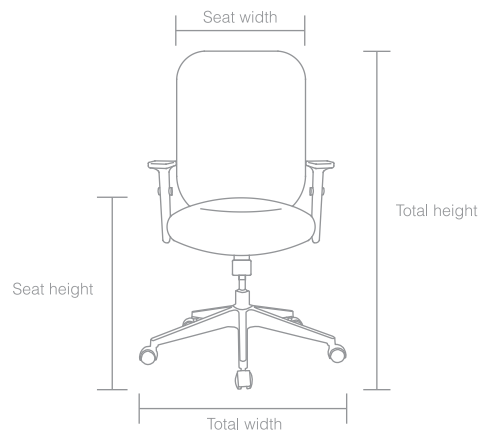

T - Synchro Multilock

Dimension

	High	Medium	Low	Visitor
Total height	1232mm	990mm	910mm	970mm
Total width	630mm	630mm	630mm	630mm
Total depth	600mm	600mm	600mm	600mm
Qty / 20GP	90	108	108	45
Qty / 40HQ	180	216	216	99